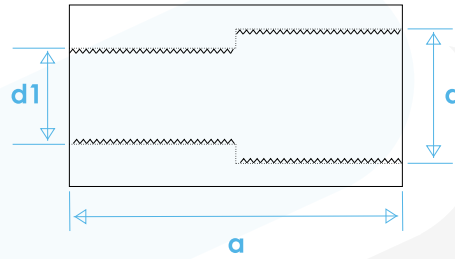

Reducción campana roscada - PPL C-80

dimensiones en mm
derechos reservados a Valtic, s.a. de c.v.

MEDIDA	d	d1	a
3/4 x 1/2"	3/4"	1/2"	38.1
1 x 1/2"	1"	1/2"	39.2
1 x 3/4"	1"	3/4"	42.2
1 1/4 x 1/2"	1 1/4"	1/2"	65.1
1 1/4 x 3/4"	1 1/4"	3/4"	65.1
1 1/4 x 1"	1 1/4"	1"	65.1
1 1/2 x 1/2"	1 1/2"	1/2"	71.0
1 1/2 x 3/4"	1 1/2"	3/4"	71.0
1 1/2 x 1"	1 1/2"	1"	71.0
1 1/2 x 1 1/4"	1 1/2"	1 1/4"	71.0
2 x 1/2"	2"	1/2"	75.4
2 x 3/4"	2"	3/4"	75.4
2 x 1"	2"	1"	75.4
2 x 1 1/4"	2"	1 1/4"	75.4
2 x 1 1/2"	2"	1 1/2"	75.4